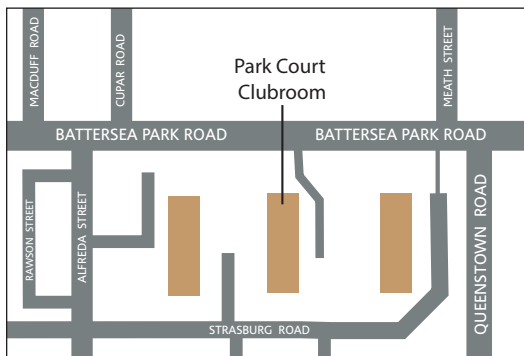

## Nine Elms Pimlico Bridge

### North Bank Exhibition Venues

Friday 30th June, 2.30pm - 6.30pm

St Saviour's Church Hall, St. George's Square, Lupus St, SW1V 3QW

Saturday 1st July, 10 am - 3 pm

Pimlico Academy, The Auditorium, Lupus St, Pimlico, SW1V 3AT

### South Bank Exhibition Venue

Friday 7th July, 2pm - 7pm

Saturday 8th July, 10am - 3pm

Park Court Clubroom (The Venue), Battersea Park Road,  
Doddington Estate, Battersea, SW11 4LD